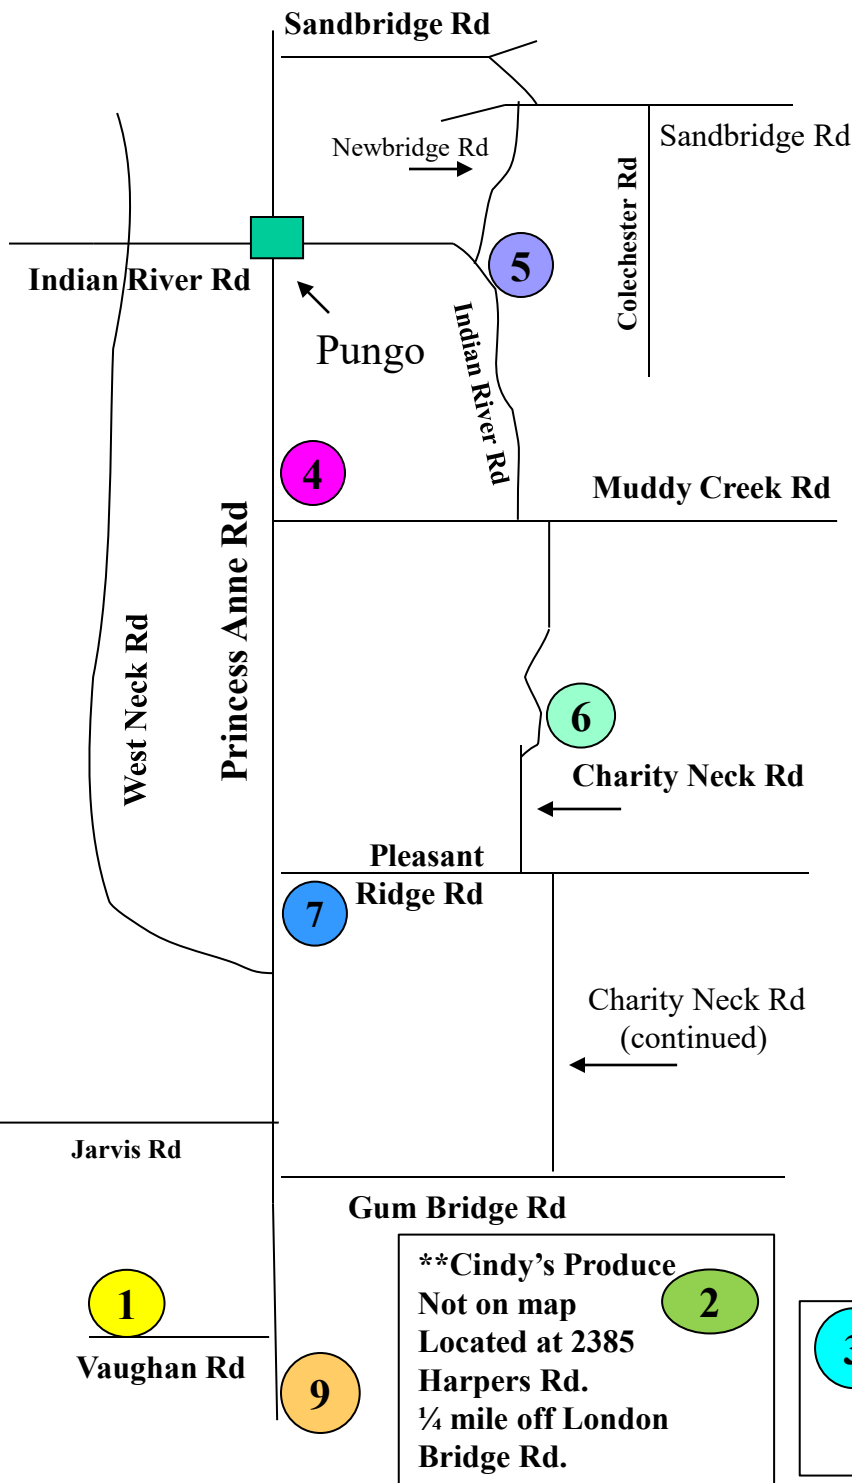

### Pungo Area

- 1.** Brookdale Farm  
2060 Vaughan Rd.
- 2.** Cindy's Produce\*\*  
(See note below)
- 3.** Cullipher Farm Market  
(See note below)
- 4.** Flanagan Farms  
1707 Princess Anne Rd.
- 5.** Flip Flop Farmer  
3244 New Bridge Rd.
- 6.** Henley Farm  
3513 Charity Neck Road
- 7.** Henley's at Pleasant Ridge  
2061 Pleasant Ridge Rd.
- 8.** Salem Berry Farm  
(See note below)
- 9.** Vaughan Farms' Produce  
1258 Princess Anne Rd.

\*\* Farms with this symbol only have pre-picked strawberries available

**\*\*Cindy's Produce**  
Not on map  
Located at 2385  
Harpers Rd.  
¼ mile off London  
Bridge Rd.

**3** Cullipher Farm Market  
Not on map  
Located at 772 Princess Anne Rd.  
1 mile south of Creeds School

**8** Salem Berry Farm  
Not on map  
1763 Salem Rd. (Located between  
Independence Blvd. South & Lynnhaven  
Parkway On Salem Rd.)

Map  
not to  
scale